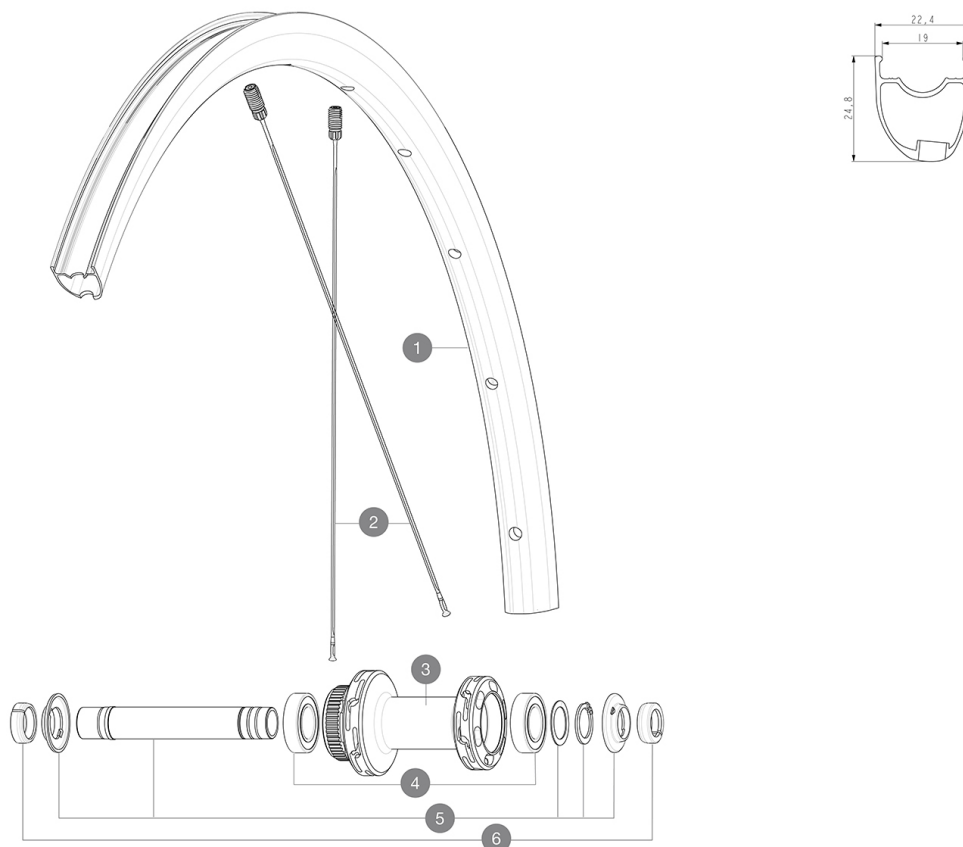

MAVIC Ksyrium S Disc

1
2021
FRONT

ASTM CATEGORY 2 : road and offroad with jumps less than 15cm
For a longer longevity of the wheel, Mavic recommends that the total weight supported by the wheels doesn't exceed 120kg, bike included
Recommended tyre sizes: 25 to 32 mm
Max. Pressure: see indication on wheel and tyre. If they differ, use the lowest of the 2

REFERENCES WHEELS

F90231 Ksyrium S DCL Ft

RIMS

&NBSP;:

1 V4093410 Kit Front rim Ksyrium S Disc

SPOKES

2 V4163501 Kit 12 Front/Rear Ksyrium S Disc butted spoke 294mm M7/7

HUB SHELLS

| | | |
|---|----------|-------------------------------------|
| 3 | N/A | HUB BODY |
| 4 | M40129 | KIT 2 BEARINGS 6902 15x28x7 |
| 5 | V2373301 | KIT QRM AUTO FRONT AXLE 12mm > 2019 |
| 6 | V2680501 | 12mm Road Axle Cap QRM Auto |

SPOKES

- **Material** : steel
- **Shape** : straight pull, flat, double butted
- **Nipples** : Fore integrated aluminum
- **Count** : 24 front and rear
- **Lacing** : front and rear crossed 2, contactless